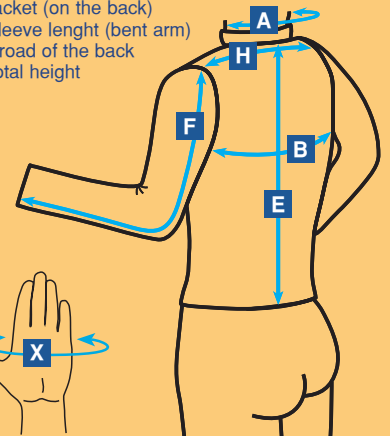

Sizes of the uniform

- A neck-band (round)
- B chest (round)
- C waist (round)
- D hip (round)
- E lenght of the fencing jacket (on the back)
- F sleeve lenght (bent arm)
- H broad of the back
- I total height