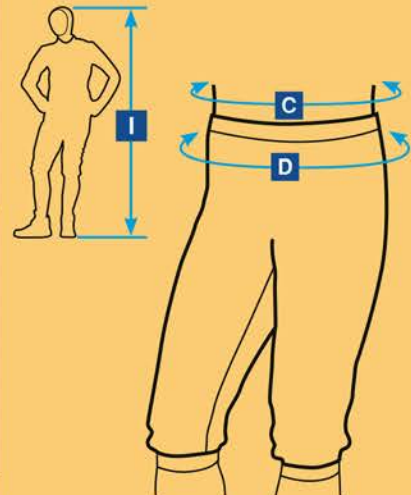

Men		Extra sizes										
Order size		44	46	48	50	52	54	56	58	60	62	64
Height cm	I	164-170	164-170	170-176	170-176	176-182	176-182	182-188	182-188	182-188	188-194	194-200
Chest cm	B	84-88	88-92	92-96	96-100	100-104	104-108	108-112	112-116	116-120	120-124	124-128
Waist cm	C	70-74	74-78	78-82	82-86	86-90	90-94	94-98	98-102	102-106	106-110	110-114
Hip cm	D	88-92	92-96	96-100	100-104	104-108	108-112	112-116	116-120	120-124	124-128	128-132
Lenght of the fencing jacket	E	52.5	54	55.5	57	58.5	60	61.5	63	64.5	66	67.5
Sleeve lenght	F	60	61	63.5	65	66.5	68	69.5	71	73.5	75	76.5

Men		Special long size					
Order size		94	98	102	106	110	114
Height cm	I	176-182	176-182	182-188	188-194	188-194	194-200
Chest cm	B	88-92	92-96	96-100	100-104	104-108	108-112
Waist cm	C	74-78	78-82	82-86	86-90	90-94	94-98
Hip cm	D	92-96	96-100	100-104	104-108	108-112	112-116
Lenght of the fencing jacket	E	57	58.5	60.5	61.5	63	64.5
Sleeve lenght	F	64	66.5	68	69.5	71	72.5

Underplastron (jacket sizes are indicated)							
Size	Mini	XS	S	M	L	XL	XXL
Children	128-146	152-158	164-170				
Women	36, 72	38, 76	40-42, 80-84	44-46, 88-92	48		
Men		46-48, 94-98	50-52, 102-106	52-54, 106-110	56-58, 114		

Mask sizes round 0 1 1PLUS 2
cm ≤ 58 59-64 65-69 70-74
From top of the head around the chin

See NIKE sizing chart on our website!

SHOP
Open: Monday-Friday 10.00-18.00
Saturday 10.00-13.00

PBT HUNGARY KFT
H-1139 Budapest, Teve u. 9/D Hungary
Phone/Fax: (+36 1) 329 06 83
E-mail: sales@pbt fencing.com
www.pbt fencing.com