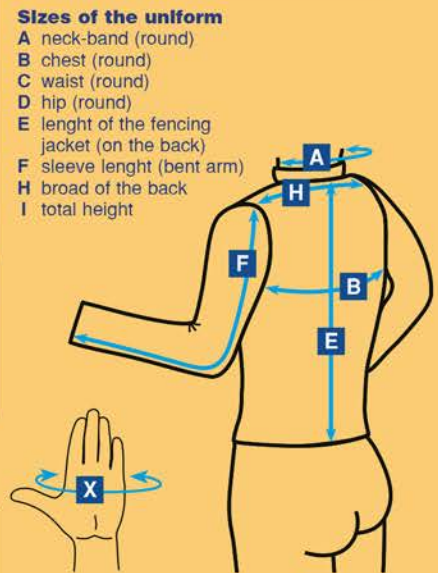

Underplastron (jacket sizes are indicated)							
Size	Mini	XS	S	M	L	XL	XXL
Children	128-146	152-158	164-170				
Women	36, 72	38, 76	40-42, 80-84	44-46, 88-92	48		
Men		46-48, 94-98	50-52, 102-106	52-54, 106-110	56-58, 114		

Breast protector (jacket sizes are indicated)				
Size	0	1	2	3
Girls	128-146	170		
Boys	128-164	170		
Women	36-38	40-44	46-48	
Men	46-52	54-58		

Chest padding for coach (jacket sizes are indicated)					
Size	S	M	L	XL	XXL
	46	48-50	52	54-56	58

Mask sizes round 0 1 1PLUS 2
cm ≤ 58 59-64 65-69 70-74
From top of the head around the chin

See NIKE sizing chart on our website!

SHOP
Open: Monday-Friday 10.00-18.00
Saturday 10.00-13.00

PBT HUNGARY KFT
H-1139 Budapest, Teve u. 9/D Hungary
Phone/Fax: (+36 1) 329 06 83
E-mail: sales@pbt fencing.com
www.pbt fencing.com