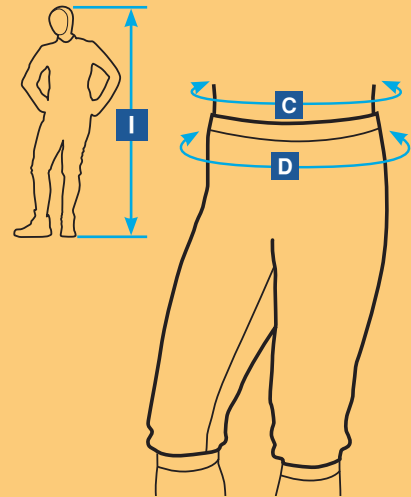

Men		Special long size					
Order size		94	98	102	106	110	114
Height cm	I	176-182	176-182	182-188	188-194	188-194	194-200
Chest cm	B	88-92	92-96	96-100	100-104	104-108	108-112
Waist cm	C	74-78	78-82	82-86	86-90	90-94	94-98
Hip cm	D	92-96	96-100	100-104	104-108	108-112	112-116
Lenght of the fencing jacket	E	57	58.5	60.5	61.5	63	64.5
Sleeve lenght	F	64	66.5	68	69.5	71	72.5

Underplastron		Mini	XS	S	M	L	XL	XXL
Children		128-146	152-158	164-170				
Women		36.72	38.76	40-42, 80-84	44-46, 88-92	48		
Men		46-48, 94-98	50-52, 102-106	52-54, 106-110	56-58, 114			

Breast protector		0	1	2	3
Girls		128-146	152-158	170	
Boys		128-164	170		
Women		36-38	40-44	46-48	
Men		46-52	54-58		

Chest padding for coach		S	M	L	XL	XXL
		46	48-50	52	54-56	58

Glove		5	5,5	6	6,5	7	7,5	8	8,5	9	9,5	10	10,5	11	11,5
Size No.															
Girth of hand without thumb X(cm)		15	16	16,5	17,5	19	20	21,5	23	23,5	25	27	28,5	30	32

Shoe sizes		2	3	3,5	4	4,5	5	5,5	6	6,5	7	7,5	8	8,5	9	9,5	10	10,5	11	11,5	12	12,5	13	13,5	
UK																									
Eur		34	35	36	36$\frac{2}{3}$	37$\frac{1}{3}$	38	38$\frac{2}{3}$	39$\frac{1}{3}$	40	40$\frac{2}{3}$	41$\frac{1}{3}$	42	42$\frac{2}{3}$	43$\frac{1}{3}$	44	44$\frac{2}{3}$	45$\frac{1}{3}$	46	46$\frac{2}{3}$	47$\frac{1}{3}$	48	48$\frac{2}{3}$	49$\frac{1}{3}$	
Japan		210	215	220	225	230	235	240	245	250	255	260	265	270	275	280	285	290							
US		2.5	3.5	4	4.5	5	5.5	6	6.5	7	7.5	8	8.5	9	9.5	10	10.5	11	11.5	12	12.5	13	13.5	14