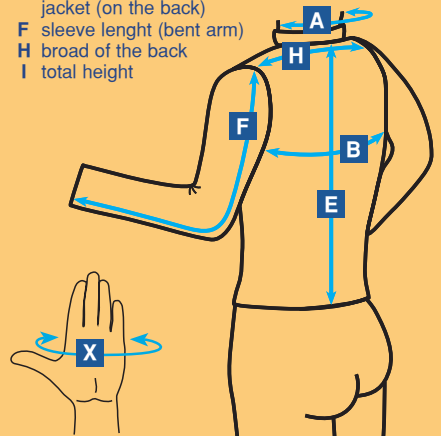

Sizes of the uniform

- A neck-band (round)
- B chest (round)
- C waist (round)
- D hip (round)
- E lenght of the fencing jacket (on the back)
- F sleeve lenght (bent arm)
- H broad of the back
- I total height